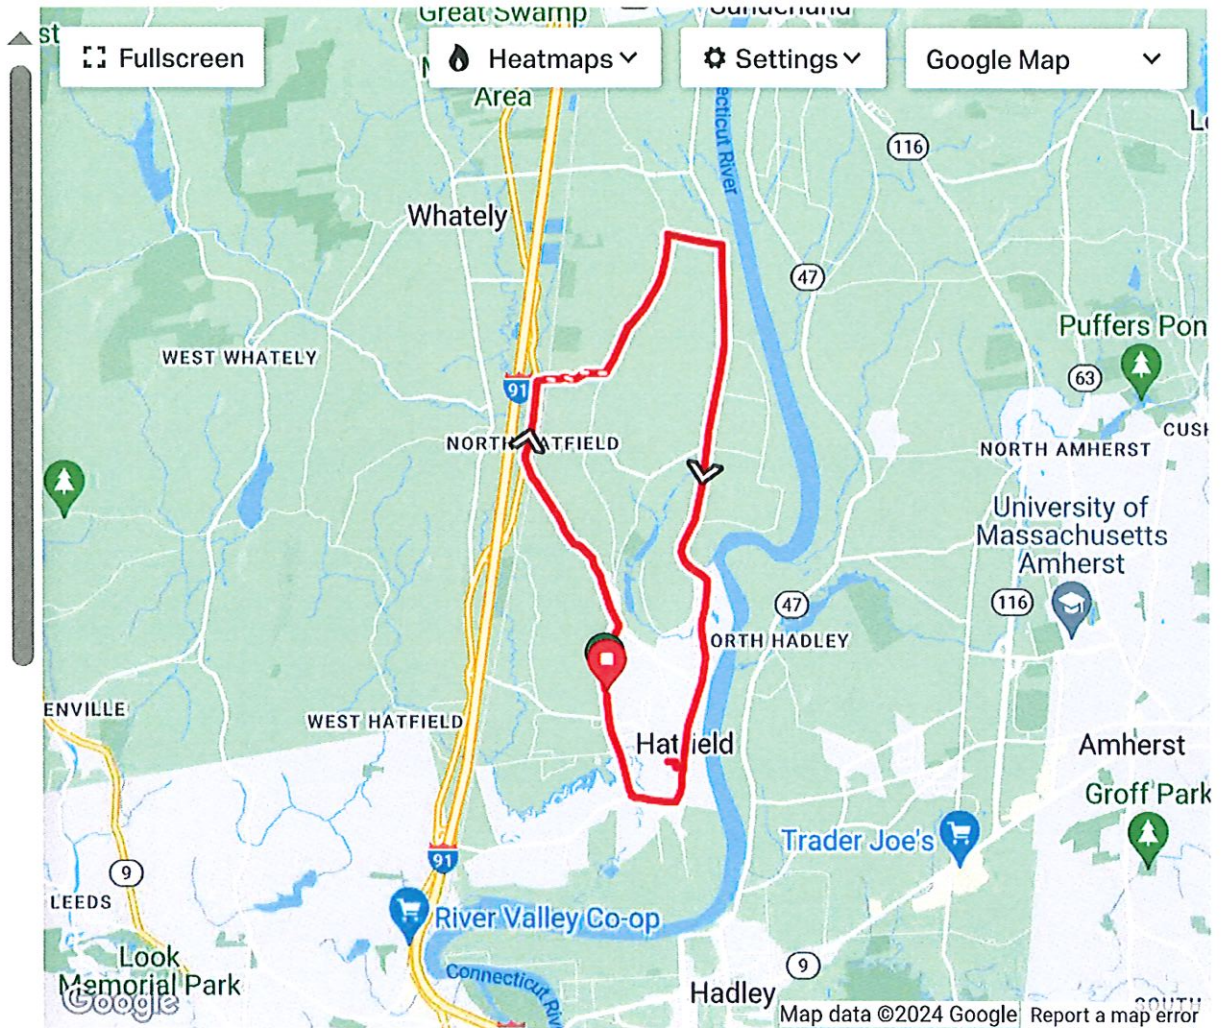

# CISA Farm Tour Route

By **Brant C.**

📍 12.2 mi + 182 ft ↗ 4.1 %  
🕒 00:00 ⬆ - 184 ft ↘ -3.8 %

Send to Device

📍 Hatfield, MA      🌐 Public (9 views)  
🕒 Created Apr 19, 2024      🕒 Updated Apr 19, 2024

## Explore More

Discover your next great ride, courtesy of the largest public bike route library on the internet.

Explore More Routes Like This

## Surfaces

Paved 11.6 mi 96%

12.2 miles · +182 ft / -184 ft      Drag on graph to zoom/select

## CISA Farm Tour Route

12.2 miles

Leg	Dir	Type	Notes	Total
	↑	Straight	Continue onto N Hatfield Rd	0.6
1.7	→	Right	Turn right onto US-5 N	2.3
0.7	→	Right	Turn right onto Egypt Rd	3.0
0.6	←	Left	Turn left onto Long Plain Rd	3.6
1.3	→	Right	Turn right onto Straits Rd	5.0
0.0	→	Right	Turn right to stay on Straits Rd	5.0
0.5	→	Right	Turn right onto River Rd S	5.5
1.0	↑	Straight	Continue onto Main St	6.5
3.7	→	Right	Turn right onto Billings Way	10.2
0.1	→	Right	Turn right	10.3
0.2	←	Left	Turn left onto Billings Way	10.5
0.1	→	Right	Turn right onto Main St	10.6
0.3	→	Right	Slight right onto Maple St	10.9
0.4	→	Right	Turn right onto Prospect St	11.2